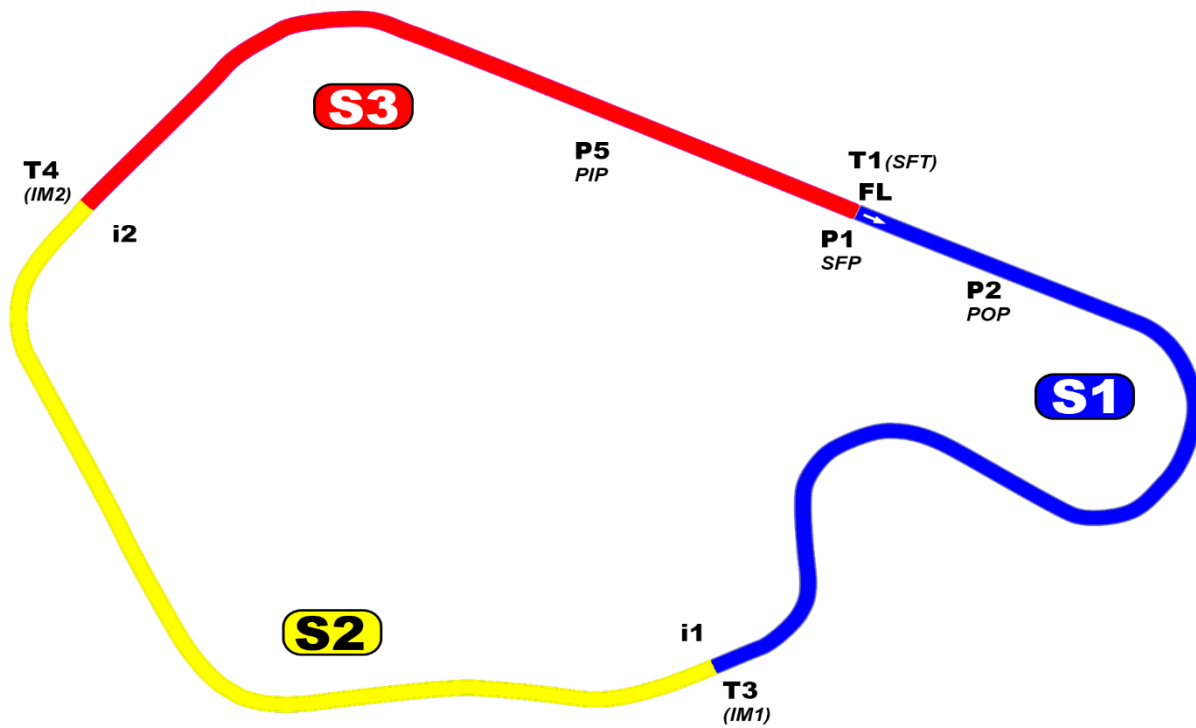

# Lime Rock Park

1.478 miles (without Chicane)

Lakeville, Connecticut

2021

## Sectors

Section	Entry Timeline	Exit Timeline	Length (Ft,In)	Length (Inches)
S1	FL	Finish Line	i1 Intermediate 1	2897' 7" 34771
S2	i1	Intermediate 1	i2 Intermediate 2	2681' 2" 32174
S3	i2	Intermediate 2	FL Finish Line	2225' 4" 26704